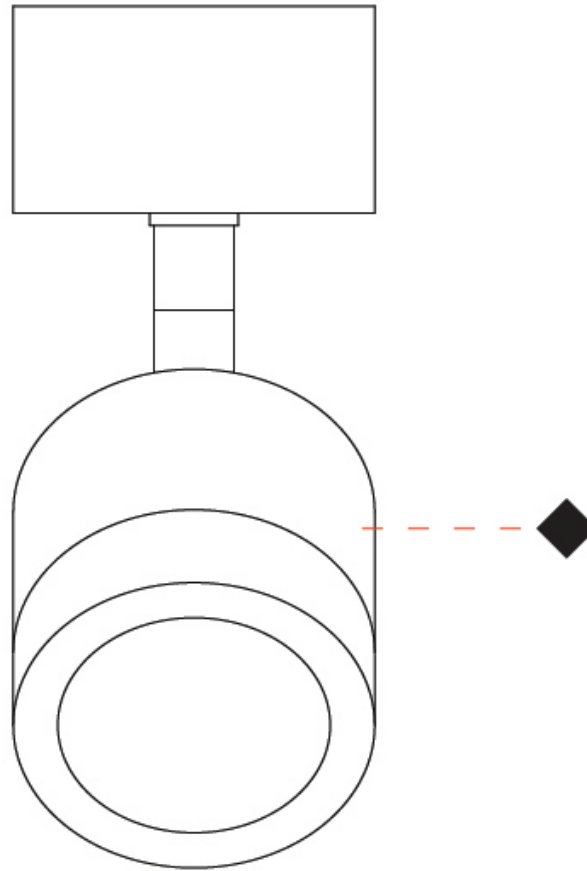

A7200019-

PROJECT

TYPE

SPECIFIER

QUANTITY

DATE

A