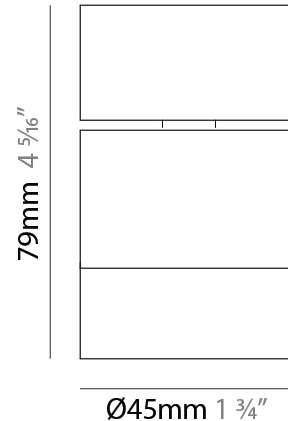

COMPACTO SURFACE

A7200021- -

base number   Color   Finish
Temperature   Options

1. To build a product code in our configurator select the specify button on the base model # product page
2. To build a manual product code on this datasheet choose from the options listed below in blue font and add the suffix to the base model #

GENERAL

Series: Compacto
Partner: Letroh
Division: Architectural
Installation: Surface
Product Type: Ceiling Surface
Mounting Location: Ceiling
Light Distribution: Downlight

PHYSICAL

Aperture Sizes - Downlights: 1"
Shape: Cylinder
Diameter (mm): 45
Diameter (in): 1 3/4
Height (mm): 79
Height (in): 3 1/8
Weight (kg): 0.15
Fixture Finish: WHI / BLK
Fixture Material: Aluminum

ELECTRICAL

Lamp Type: LED (Zhaga Standard)
Input Wattage (W): 9
Dimming: Tri-Mode (Non-Dimming and Phase Dimming (120Vac only) and 0-10V Dimming)
Driver Included: No
Driver Location: Remote
Driver Type: Constant Current - Universal
Driver Class: Class 2
Input Voltage (V): 120 - 277
Constant Current (MA): 250

LED

Color Temperature (°K): 2700 / 3000
Max. Delivered Lumen (lm): 728 / 770
CRI: >97 CRI
Lamp Life (hrs): 50000

OPTICAL

Optic°: 20 / 40 / 60
Adjustability: Tilting and rotating

RATINGS AND CERTIFICATIONS

Certified By: Certified for North American Standards
IP rating: IP20

PROJECT _____
TYPE _____
SPECIFIER _____
QUANTITY _____
DATE _____