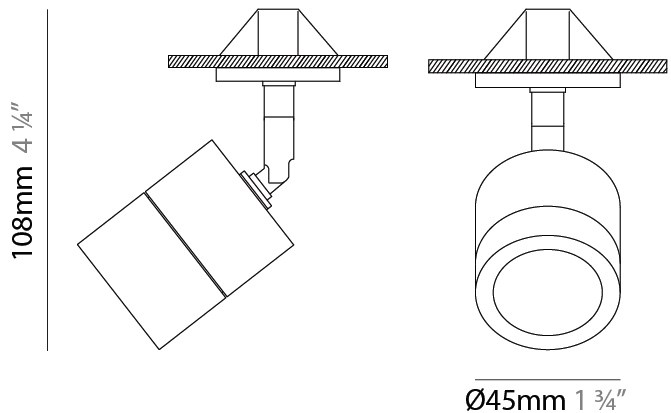

PROJECT _____
TYPE _____
SPECIFIER _____
QUANTITY _____
DATE _____

COMPACTO SURFACE

A7200018- -

base number   Color   Finish
Temperature   Options

1. To build a product code in our configurator select the specify button on the base model # product page
2. To build a manual product code on this datasheet choose from the options listed below in blue font and add the suffix to the base model #

GENERAL

Series: Compacto
Partner: Letroh
Division: Architectural
Installation: Surface
Product Type: Spots
Mounting Location: Ceiling
Light Distribution: Adjustable / Downlight

PHYSICAL

Aperture Sizes - Downlights: 1"
Shape: Cylinder
Diameter (mm): 45
Diameter (in): 1 ¾
Height (mm): 108
Height (in): 4 ¼
Weight (kg): 0.17
Fixture Finish: WHI / BLK
Fixture Material: Aluminum

ELECTRICAL

Lamp Type: LED (Zhaga Standard)
Input Wattage (W): 9
Dimming: Tri-Mode (Non-Dimming and Phase Dimming (120Vac only) and 0-10V Dimming)
Driver Included: No
Driver Location: Remote
Driver Type: Constant Current - Universal
Driver Class: Class 2
Input Voltage (V): 120 - 277
Constant Current (MA): 250

LED

Color Temperature (°K): 2700 / 3000
Max. Delivered Lumen (lm): 698 / 740
CRI: >97 CRI
Lamp Life (hrs): 50000

OPTICAL

Optic°: 20 and Honeycomb Lens included
Adjustability: Tilting and rotating

RATINGS AND CERTIFICATIONS

Certified By: Certified for North American Standards
IP rating: IP20