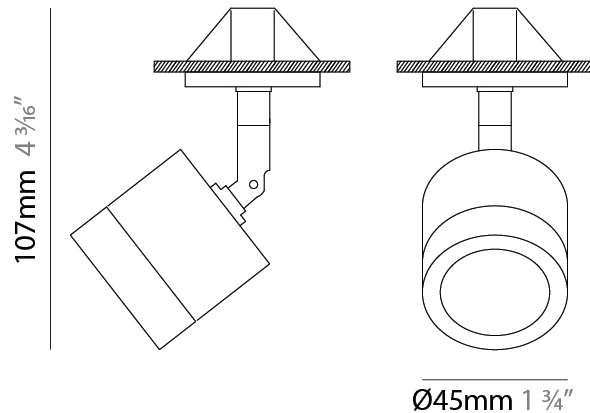

PROJECT _____
TYPE _____
SPECIFIER _____
QUANTITY _____
DATE _____

COMPACTO SURFACE

A7200017- -

base number   Color   Finish
Temperature   Options

1. To build a product code in our configurator select the specify button on the base model # product page
2. To build a manual product code on this datasheet choose from the options listed below in blue font and add the suffix to the base model #

GENERAL

Series: Compacto
Partner: Letroh
Division: Architectural
Installation: Surface
Product Type: Spots
Mounting Location: Ceiling
Light Distribution: Adjustable / Downlight

PHYSICAL

Aperture Sizes - Downlights: 1"
Shape: Cylinder
Diameter (mm): 45
Diameter (in): 1 3/4
Height (mm): 107
Height (in): 4 3/16
Weight (kg): 0.15
Fixture Finish: WHI / BLK
Fixture Material: Aluminum

ELECTRICAL

Lamp Type: LED (Zhaga Standard)
Input Wattage (W): 9
Dimming: Tri-Mode (Non-Dimming and Phase Dimming (120Vac only) and 0-10V Dimming)
Driver Included: No
Driver Location: Remote
Driver Type: Constant Current - Universal
Driver Class: Class 2
Input Voltage (V): 120 - 277
Constant Current (MA): 250

LED

Color Temperature (°K): 2700 / 3000
Max. Delivered Lumen (lm): 728 / 770
CRI: >97 CRI
Lamp Life (hrs): 50000

OPTICAL

Optic°: 20 / 40 / 60
Adjustability: Tilting and rotating

RATINGS AND CERTIFICATIONS

Certified By: Certified for North American Standards
IP rating: IP20