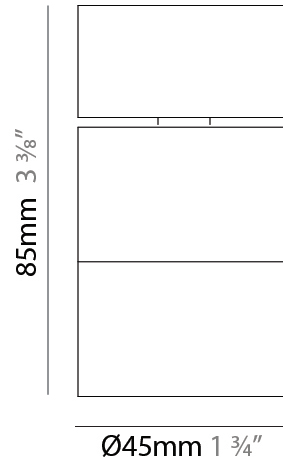

COMPACTO SURFACE

A7200022-

base number   Color   Finish
Temperature   Options

PROJECT _____
TYPE _____
SPECIFIER _____
QUANTITY _____
DATE _____

1. To build a product code in our configurator select the specify button on the base model # product page
2. To build a manual product code on this datasheet choose from the options listed below in blue font and add the suffix to the base model #

GENERAL

Series: Compacto
Partner: Letroh
Division: Architectural
Installation: Surface
Product Type: Ceiling Surface
Mounting Location: Ceiling
Light Distribution: Downlight

PHYSICAL

Aperture Sizes - Downlights: 1"
Shape: Cylinder
Diameter (mm): 45
Diameter (in): 1 3/4
Height (mm): 85
Height (in): 3 3/8
Weight (kg): 0.17
Fixture Finish: WHI / BLK
Fixture Material: Aluminum

ELECTRICAL

Lamp Type: LED (Zhaga Standard)
Input Wattage (W): 9
Dimming: Tri-Mode (Non-Dimming and Phase Dimming (120Vac only) and 0-10V Dimming)
Driver Included: No
Driver Location: Remote
Driver Type: Constant Current - Universal
Driver Class: Class 2
Input Voltage (V): 120 - 277
Constant Current (MA): 250

LED

Color Temperature (°K): 2700 / 3000
Max. Delivered Lumen (lm): 698 / 740
CRI: >97 CRI
Lamp Life (hrs): 50000

OPTICAL

Optic°: 20 and Honeycomb Lens included

RATINGS AND CERTIFICATIONS

Certified By: Certified for North American Standards
IP rating: IP20