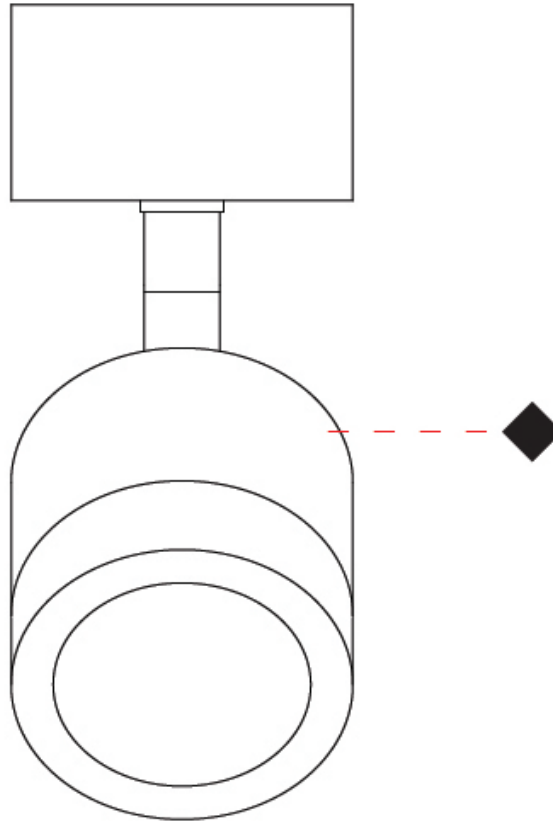

A7200020-

PROJECT _____

TYPE _____

SPECIFIER _____

QUANTITY _____

DATE _____

A